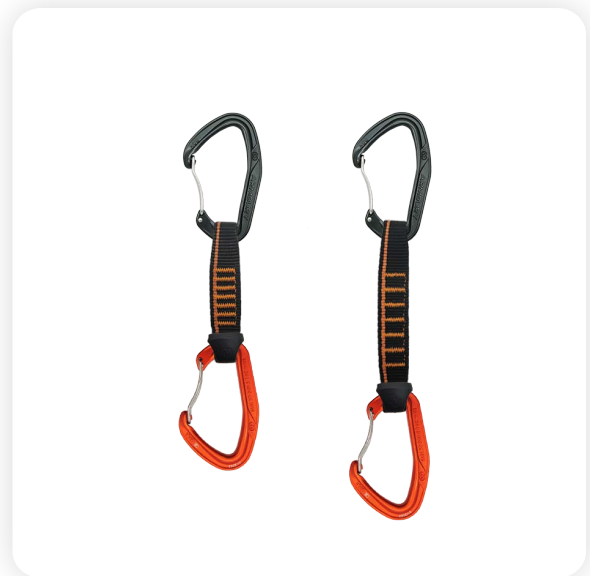

TECHNICAL DATA SHEET

ACE 16 WIRE

Ref.

4141311/4141321/4141316

Description

Equipped with ACE wire carabiners on both ends which reduce the weight and prevent the freezing in extreme conditions. Together with robust polyamide sling in 16/25mm. Plastic fastener fixed to keep the bottom carabiner in correct position. The lengths are available in 11cm and 16cm. Ideal for sport and alpine climbing.

Technical specification

Length: 11 cm / 16 cm / 11 cm 6-pack
 Gate opening: 21 mm / 21 mm
 Gate: Wire lock / Wire lock
 Min.BL in longitudinal direction: 24 kN
 Min.BL in the minor axis: 8 kN
 Min.BL with open gate: 8 kN
 Weight: 91 g / 98 g / 546 g
 Carabiner Material: Aluminium
 Sling Material: Polyamide
 CE-EN12275-EN566

References

| CODE | LENGTH |
|---------|-------------|
| 4141311 | 11 cm |
| 4141321 | 16 cm |
| 4141316 | 11cm 6-pack |

WARNING: Before use, read and understand all instructions.
 Understand and accept the risks involving before participating.
 Any misuse of the equipment can result in severe injury or death.
 Products and specifications subject to change without notice.